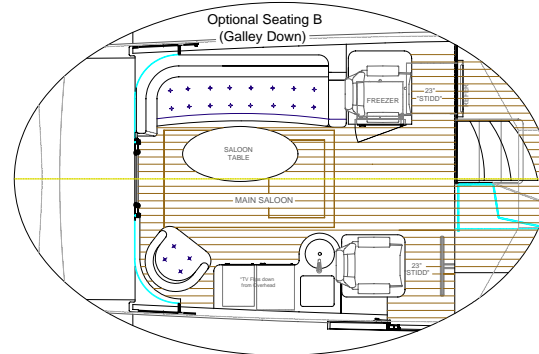

STATION 10 9 8 7 6 5 4 3 2 1 0 STATION

LEGACY 42
 Legacy by Tartan
 Galley Down with Helmdeck Options
 OS0614 T Jackett
 Tartan Marine Company
 1920 Fairport Nursery Rd., Fairport, Ohio 44077