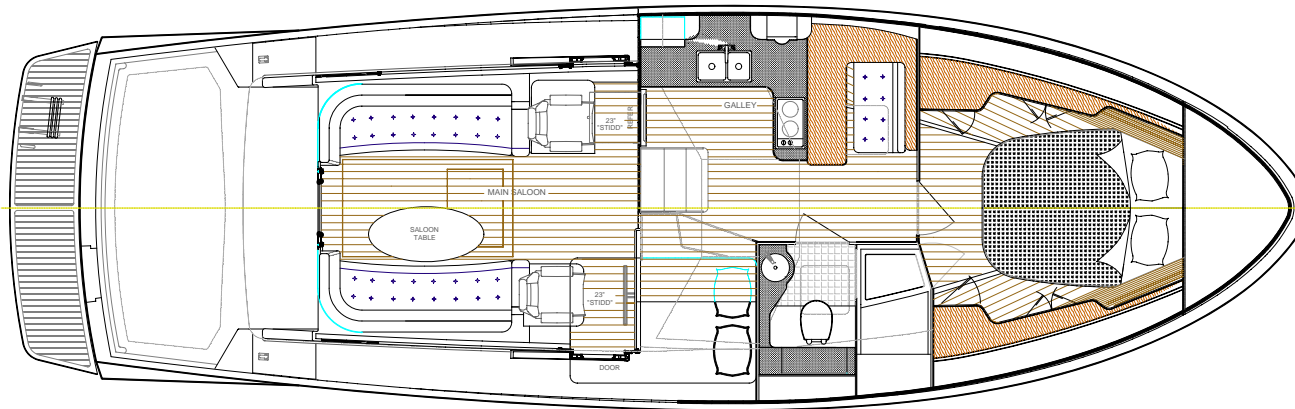

STATION 10 9 8 7 6 5 4 3 2 1 0 STATION

LEGACY 42
 Legacy by Tartan
 Galley Down with Helmdeck Options
 OS0614 T Jackett
 Tartan Marine Company
 1920 Fairport Nursery Rd., Fairport, Ohio 44077