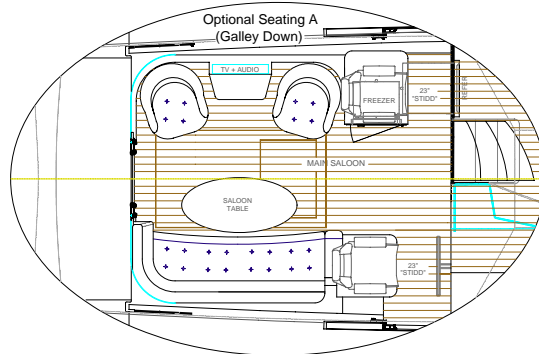

STATION 10 9 8 7 6 5 4 3 2 1 0 STATION

LEGACY 42
 Legacy by Tartan
 Galley Down with Helmdeck Options
 OS0614 T Jackett
 Tartan Marine Company
 1920 Fairport Nursery Rd., Fairport, Ohio 44077